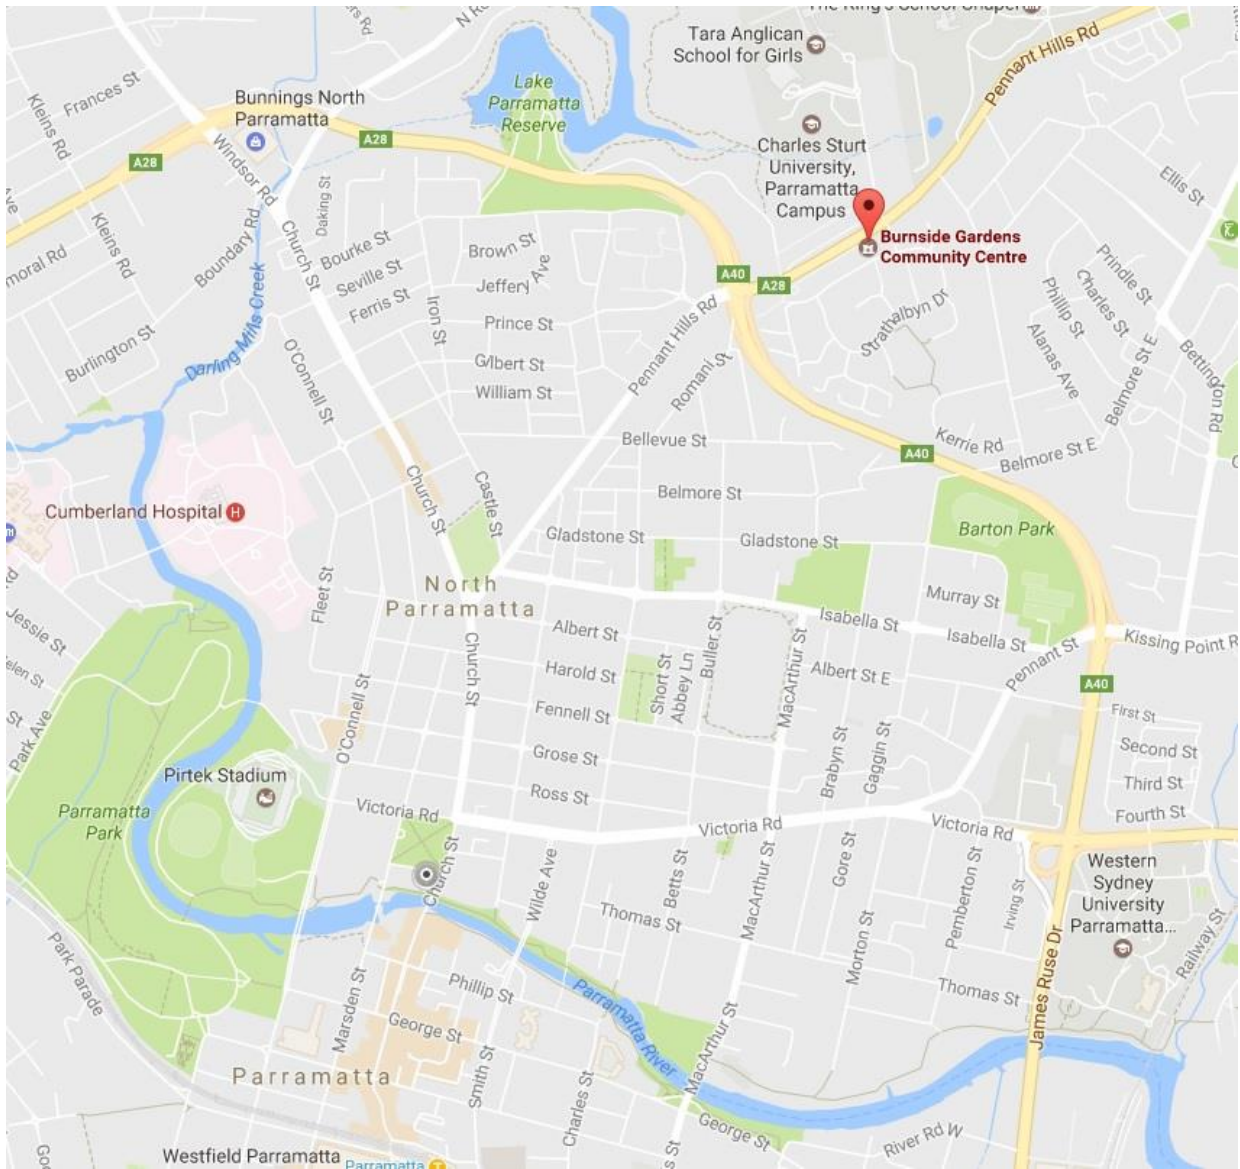

# We're moving!

Riverside's drama workshops will no longer be held at Granville.

Our new home for drama classes on WEDNESDAYS and FRIDAYS is

**BURNSIDE GARDENS COMMUNITY CENTRE**

**3 Blackwood Place, Oatlands**

**Off Pennant Hills Road/ Cumberland Highway (A28), east of James Ruse Drive(A40)**

**We will move to our new workshop space from July or Term 3, 2017**

You can also find this information on our webpage at Riverside Theatre's Beyond the Square <https://riversideparramatta.com.au/show/bts/>