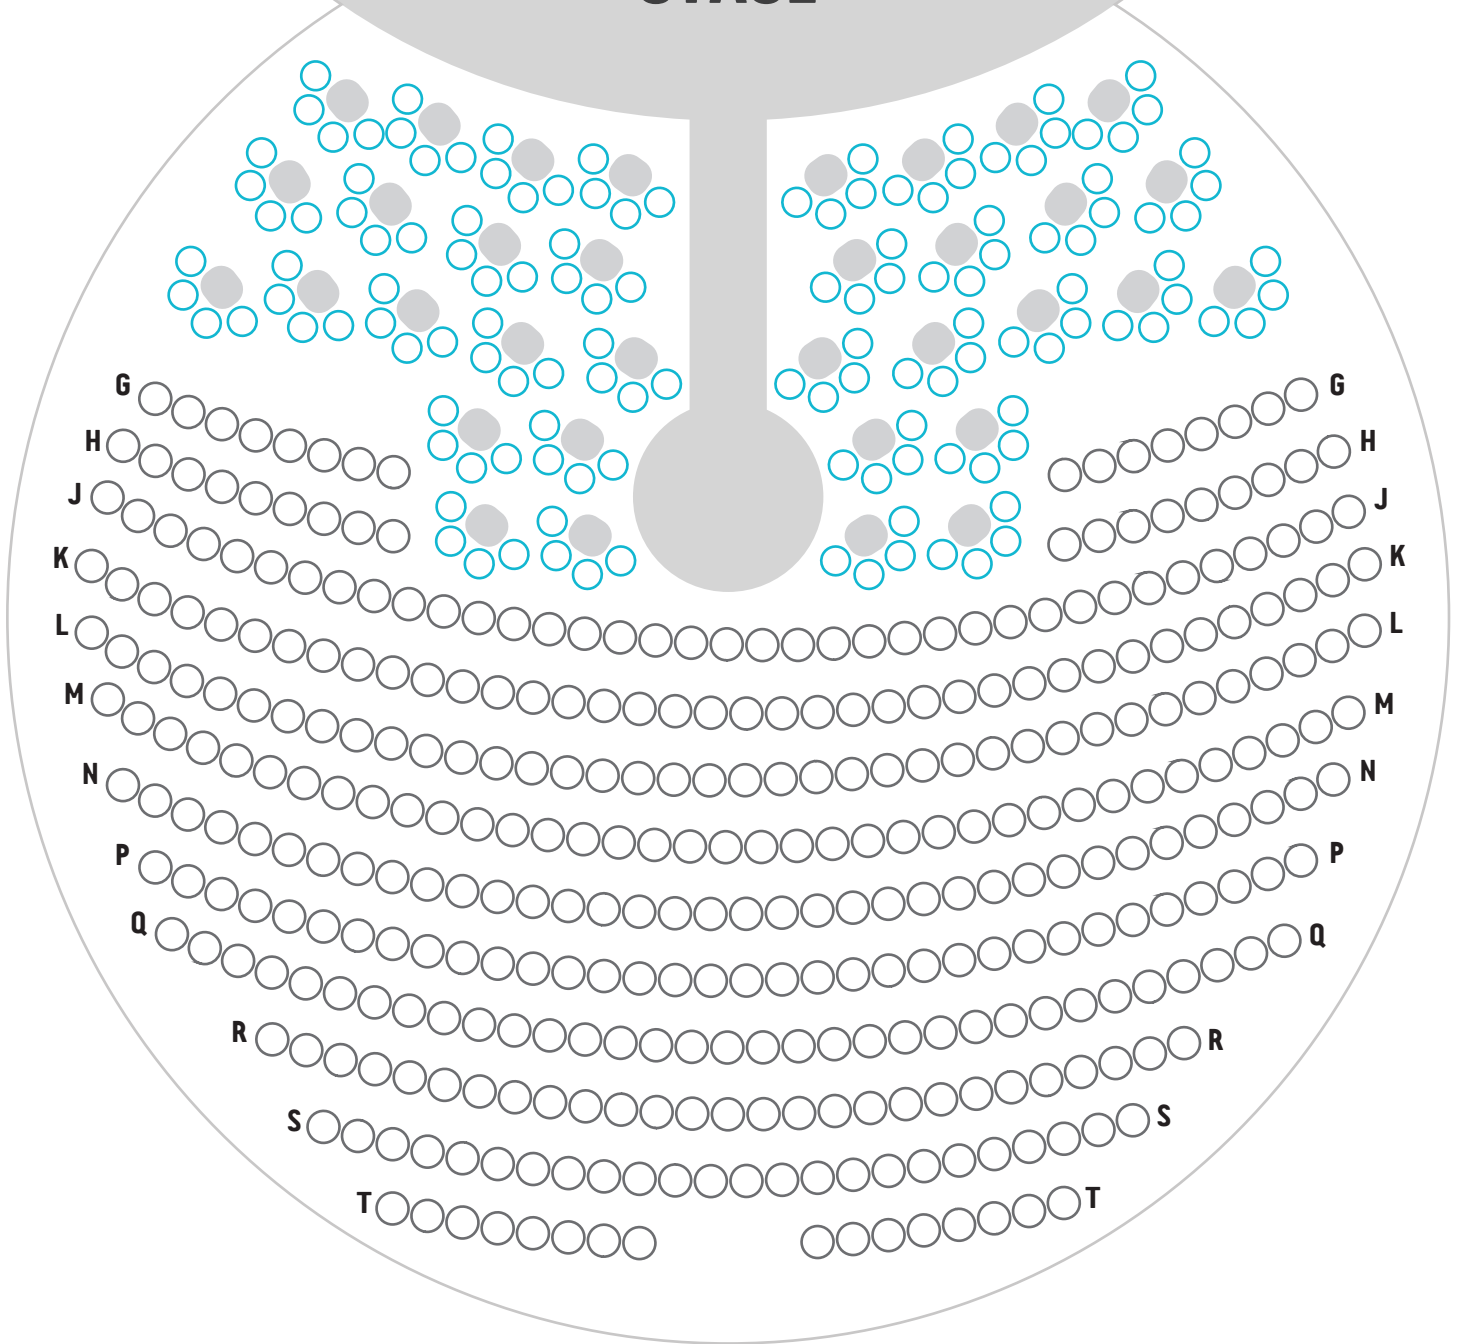

SHÀNGHǎI MIMI VENUE MAP - STALLS

STAGE

KEY

GENERAL ADMISSION CABARET TABLES, 4 PER TABLE

RESERVED SEATING