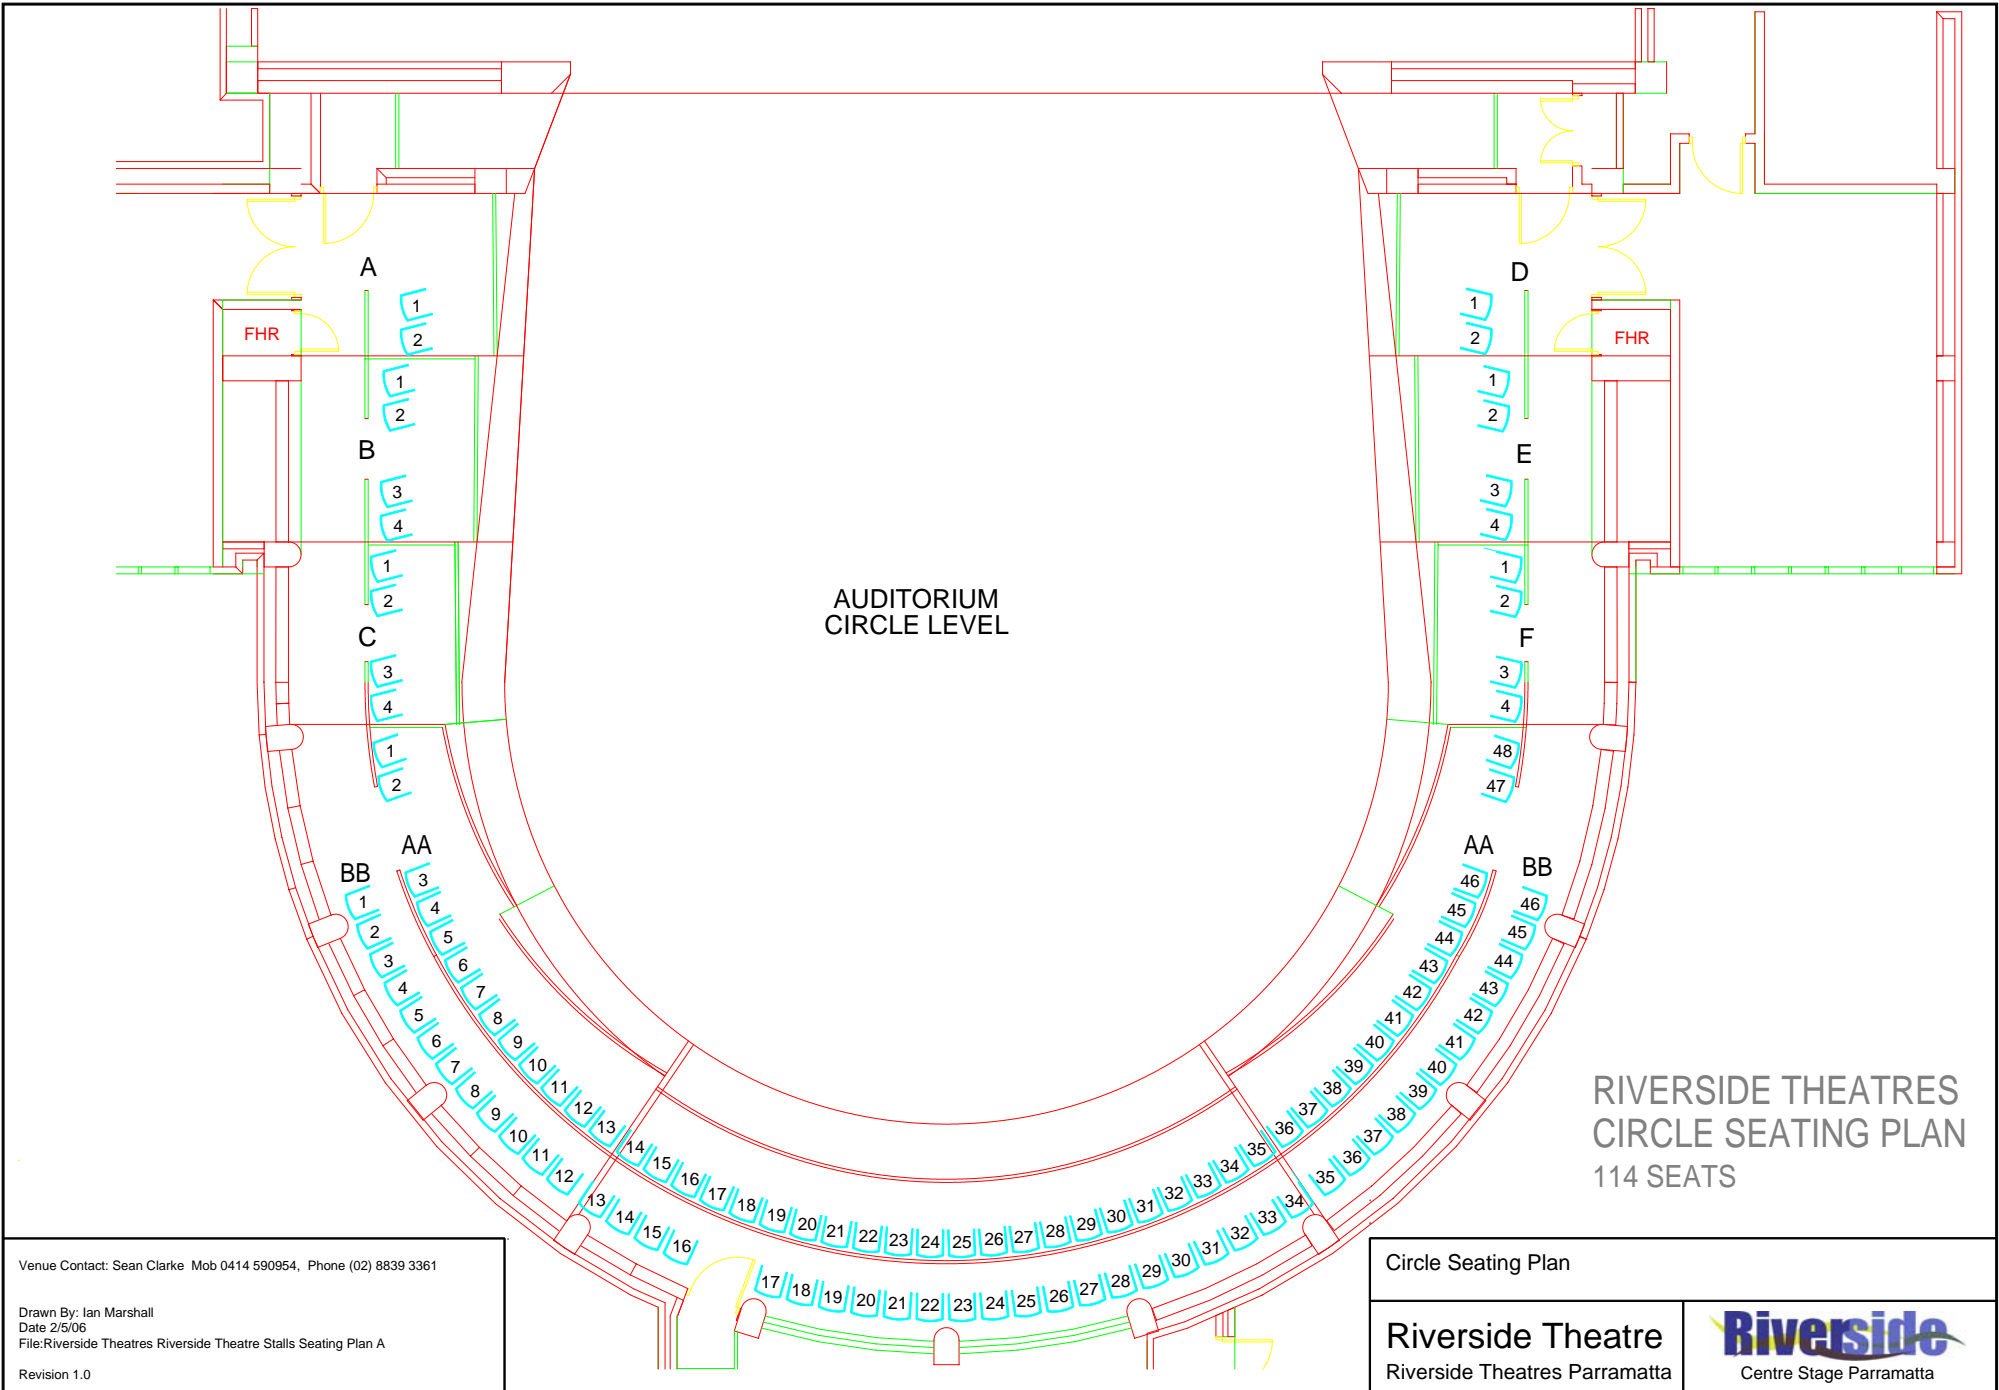

STAGE

534 SEATS

Seats T9 to 12 are removed for Sound Desk (Total Stalls 538 Seats)

STANDARD OPERATING CAPACITY 761 SEATS  
TOTAL SEATING CAPACITY 765 SEATS

Venue Contact: Sean Clarke Mob 0414 590954, Phone (02) 8839 3361  
 Drawn By: Ian Marshall  
 Date 2/5/06  
 File:Riverside Theatres Riverside Theatre Stalls Seating Plan A  
 Revision 1.0

Plan A Standard Mode

Riverside Theatre  
 Riverside Theatres Parramatta

AUDITORIUM  
CIRCLE LEVEL

RIVERSIDE THEATRES  
CIRCLE SEATING PLAN  
114 SEATS

Venue Contact: Sean Clarke Mob 0414 590954, Phone (02) 8839 3361  
 Drawn By: Ian Marshall  
 Date 2/5/06  
 File:Riverside Theatres Riverside Theatre Stalls Seating Plan A  
 Revision 1.0

Circle Seating Plan  
**Riverside Theatre**  
 Riverside Theatres Parramatta  

Venue Contact: Sean Clarke Mob 0414 590954, Phone (02) 8839 3361

Drawn By: Ian Marshall  
Date 2/5/06  
File: Riverside Theatres Riverside Theatre Stalls Seating Plan A

Revision 1.0

Gallery Seating Plan

**Riverside Theatre**  
Riverside Theatres Parramatta