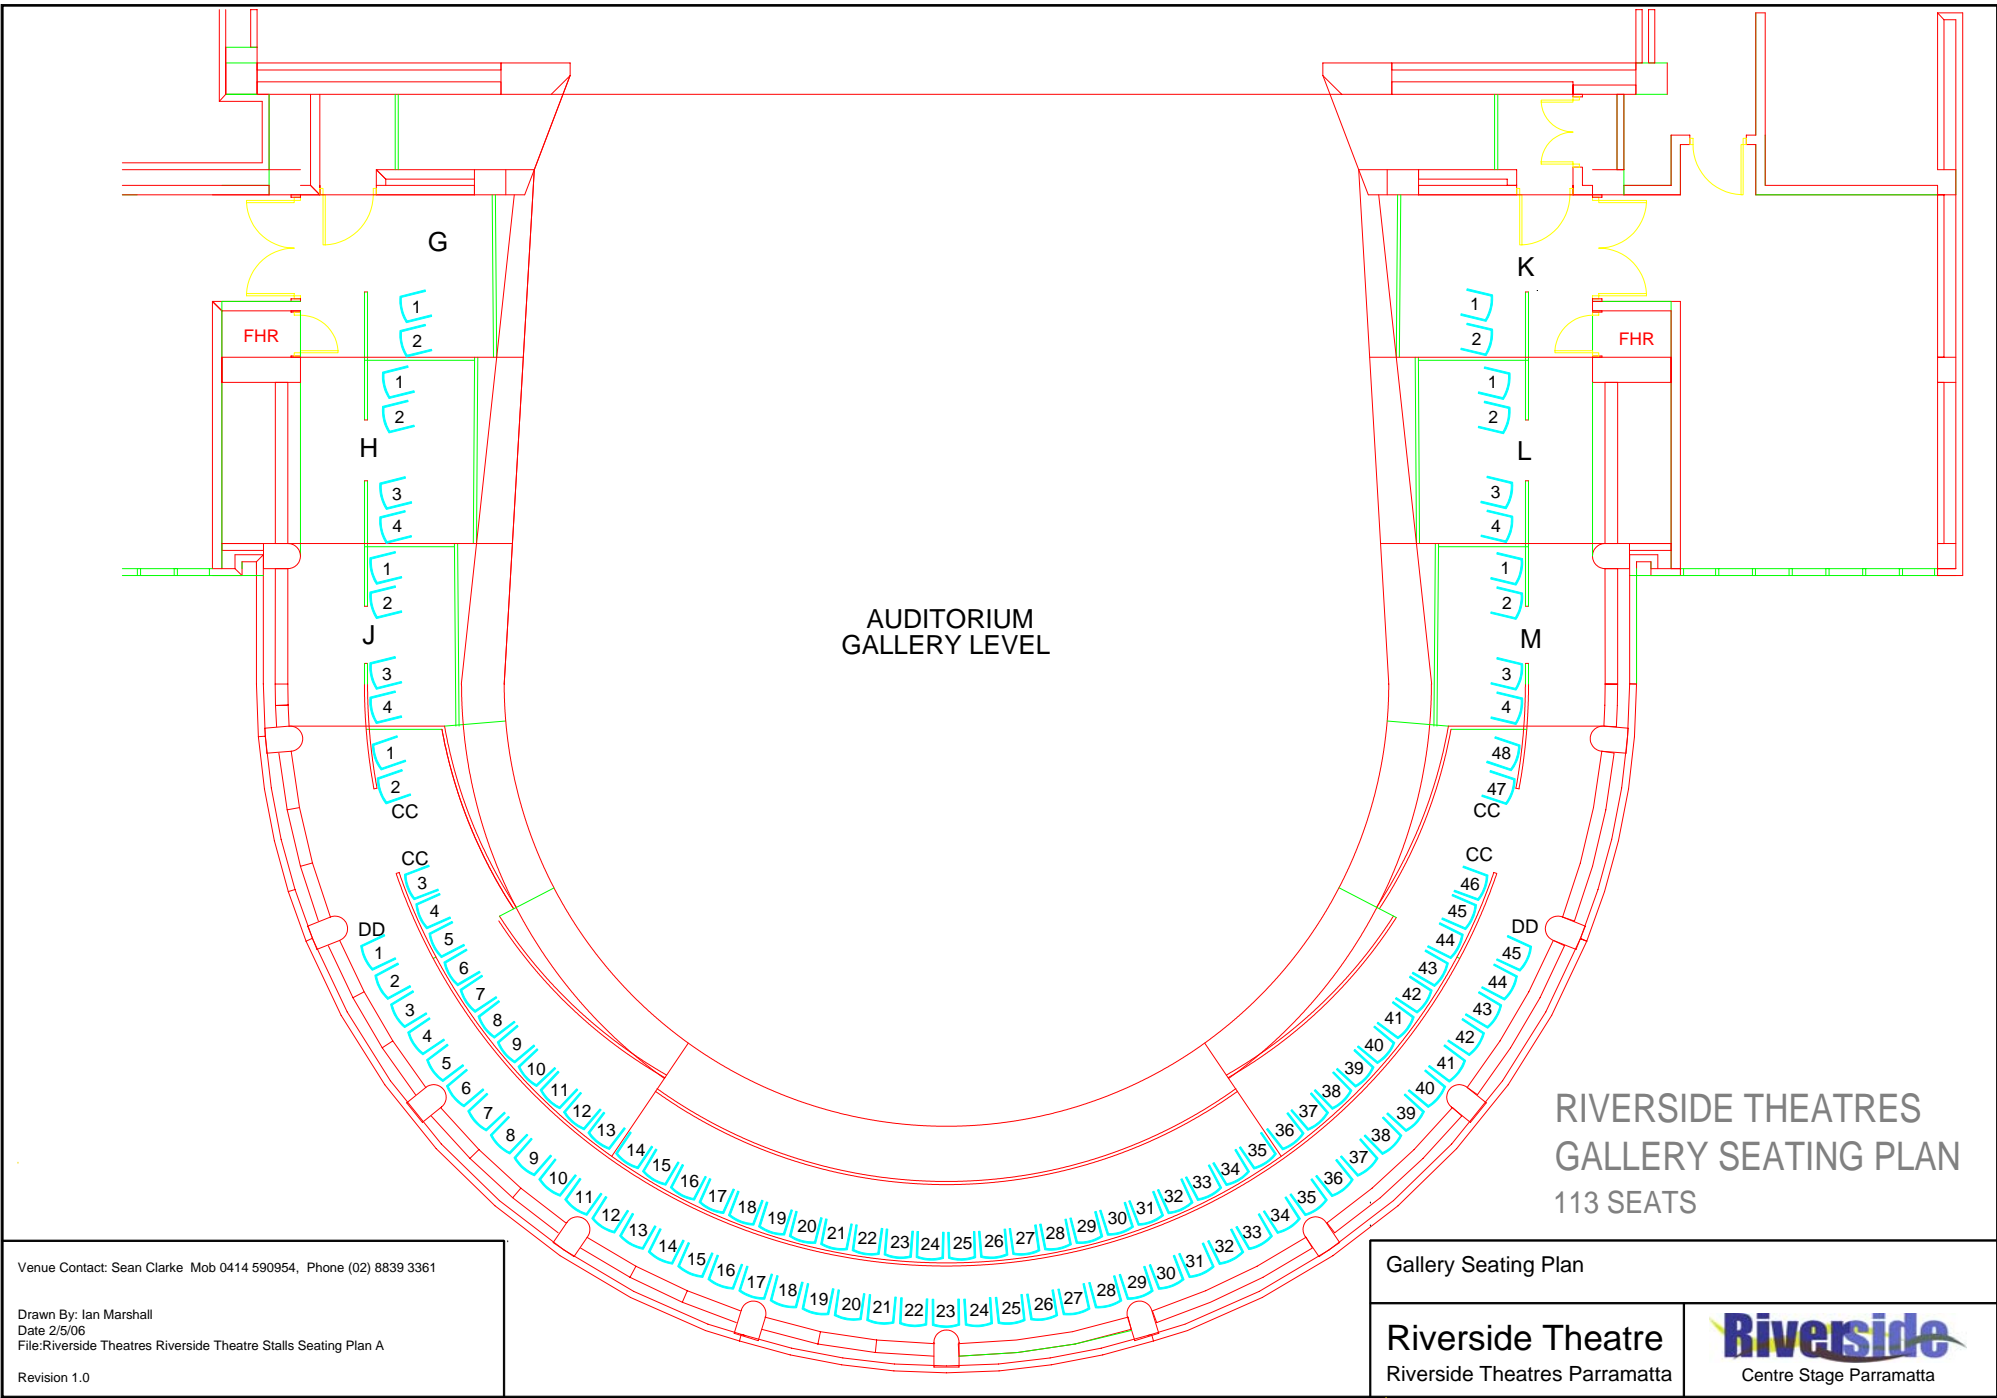

STAGE

534 SEATS

Seats T9 to 12 are removed for Sound Desk (Total Stalls 538 Seats)

STANDARD OPERATING CAPACITY 761 SEATS  
TOTAL SEATING CAPACITY 765 SEATS

Venue Contact: Sean Clarke Mob 0414 590954, Phone (02) 8839 3361  
 Drawn By: Ian Marshall  
 Date 2/5/06  
 File:Riverside Theatres Riverside Theatre Stalls Seating Plan A  
 Revision 1.0

Plan A Standard Mode

Riverside Theatre  
 Riverside Theatres Parramatta

AUDITORIUM  
CIRCLE LEVEL

RIVERSIDE THEATRES  
CIRCLE SEATING PLAN  
114 SEATS

Venue Contact: Sean Clarke Mob 0414 590954, Phone (02) 8839 3361  
 Drawn By: Ian Marshall  
 Date 2/5/06  
 File:Riverside Theatres Riverside Theatre Stalls Seating Plan A  
 Revision 1.0

Circle Seating Plan  
**Riverside Theatre**  
 Riverside Theatres Parramatta  

Venue Contact: Sean Clarke Mob 0414 590954, Phone (02) 8839 3361

Drawn By: Ian Marshall  
Date 2/5/06  
File: Riverside Theatres Riverside Theatre Stalls Seating Plan A

Revision 1.0

Gallery Seating Plan

**Riverside Theatre**  
Riverside Theatres Parramatta