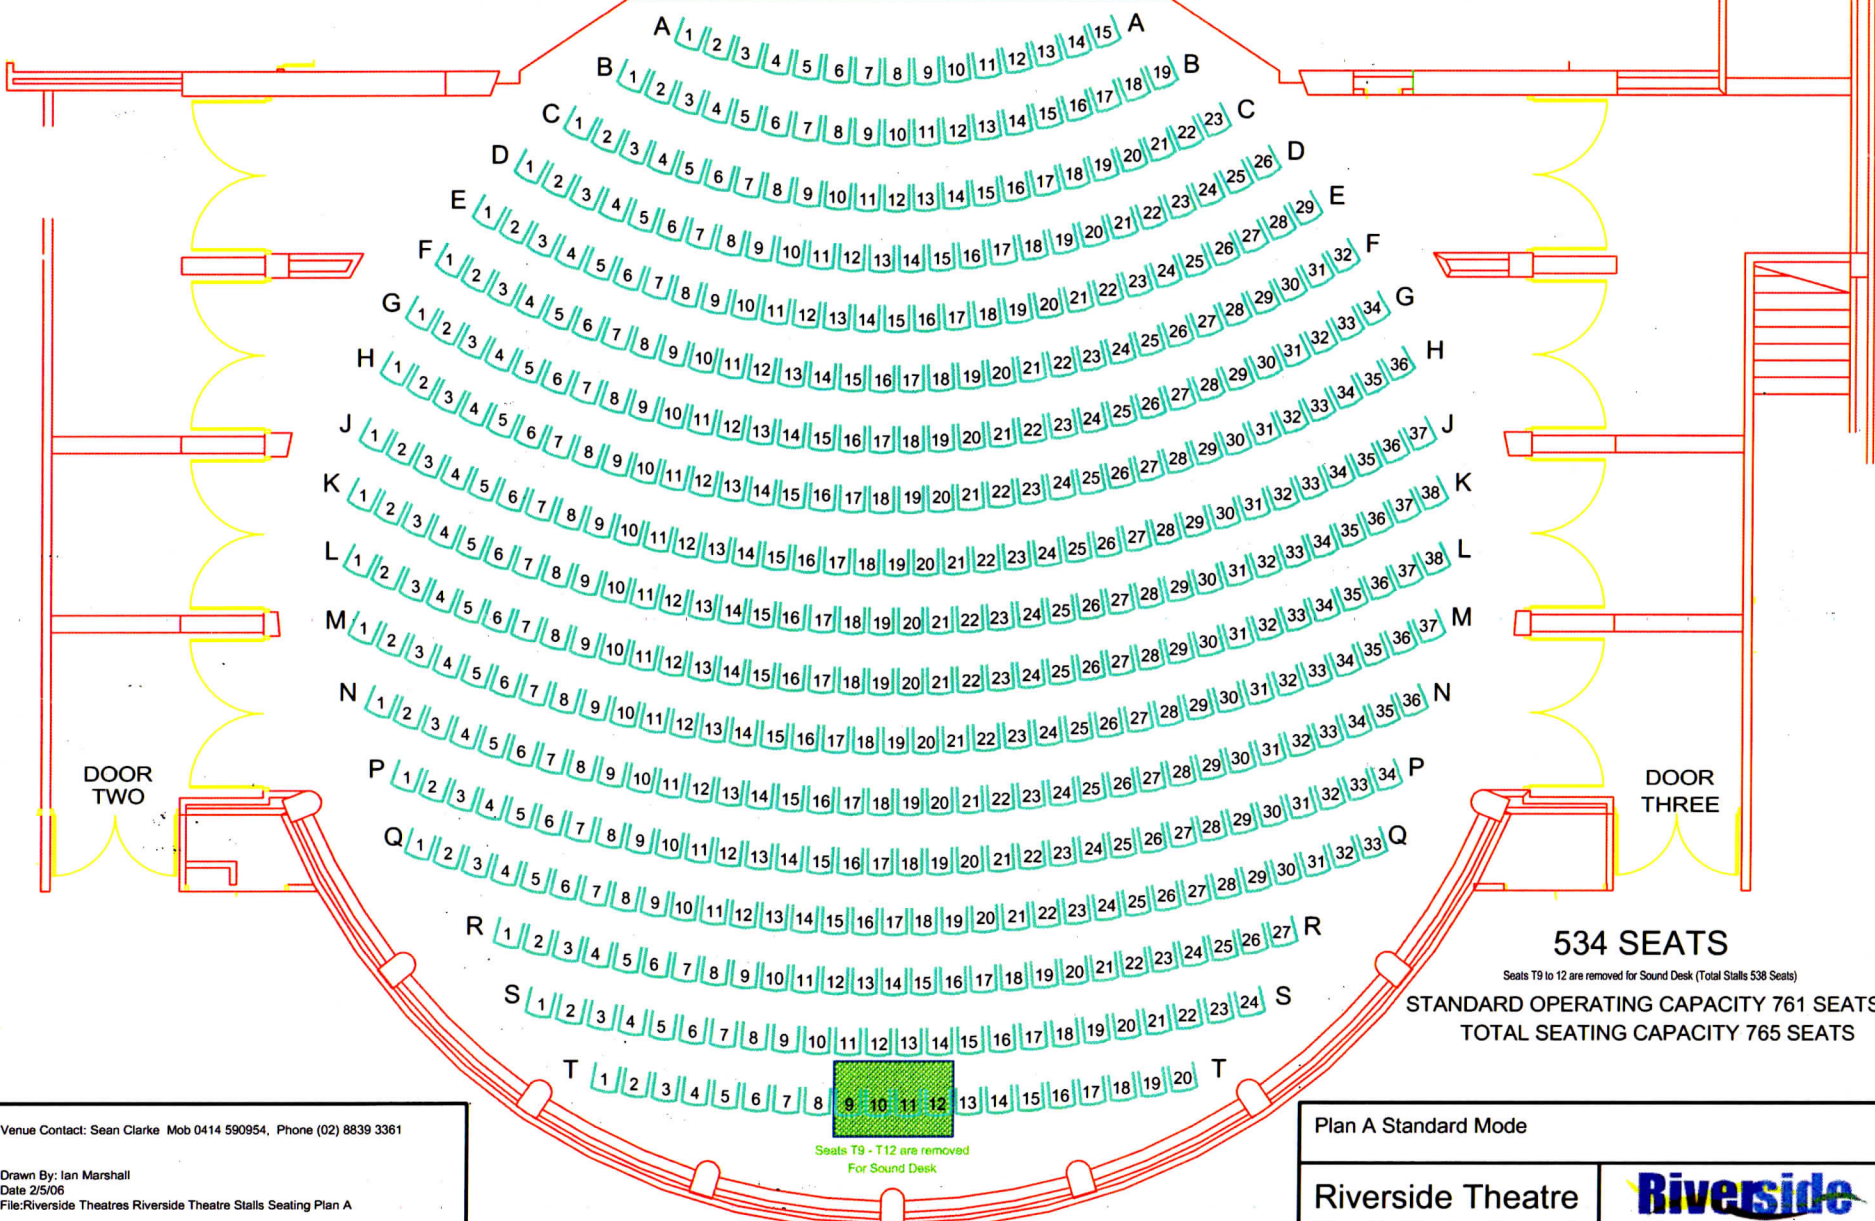

STAGE

534 SEATS

STANDARD OPERATING CAPACITY 761 SEATS
TOTAL SEATING CAPACITY 765 SEATS

Venue Contact: Sean Clarke Mob 0414 590954, Phone (02) 8839 3361
Drawn By: Ian Marshall
Date 2/5/06
File:Riverside Theatres Riverside Theatre Stalls Seating Plan A
Revision 1.0

Plan A Standard Mode

Riverside Theatre
Riverside Theatres Parramatta